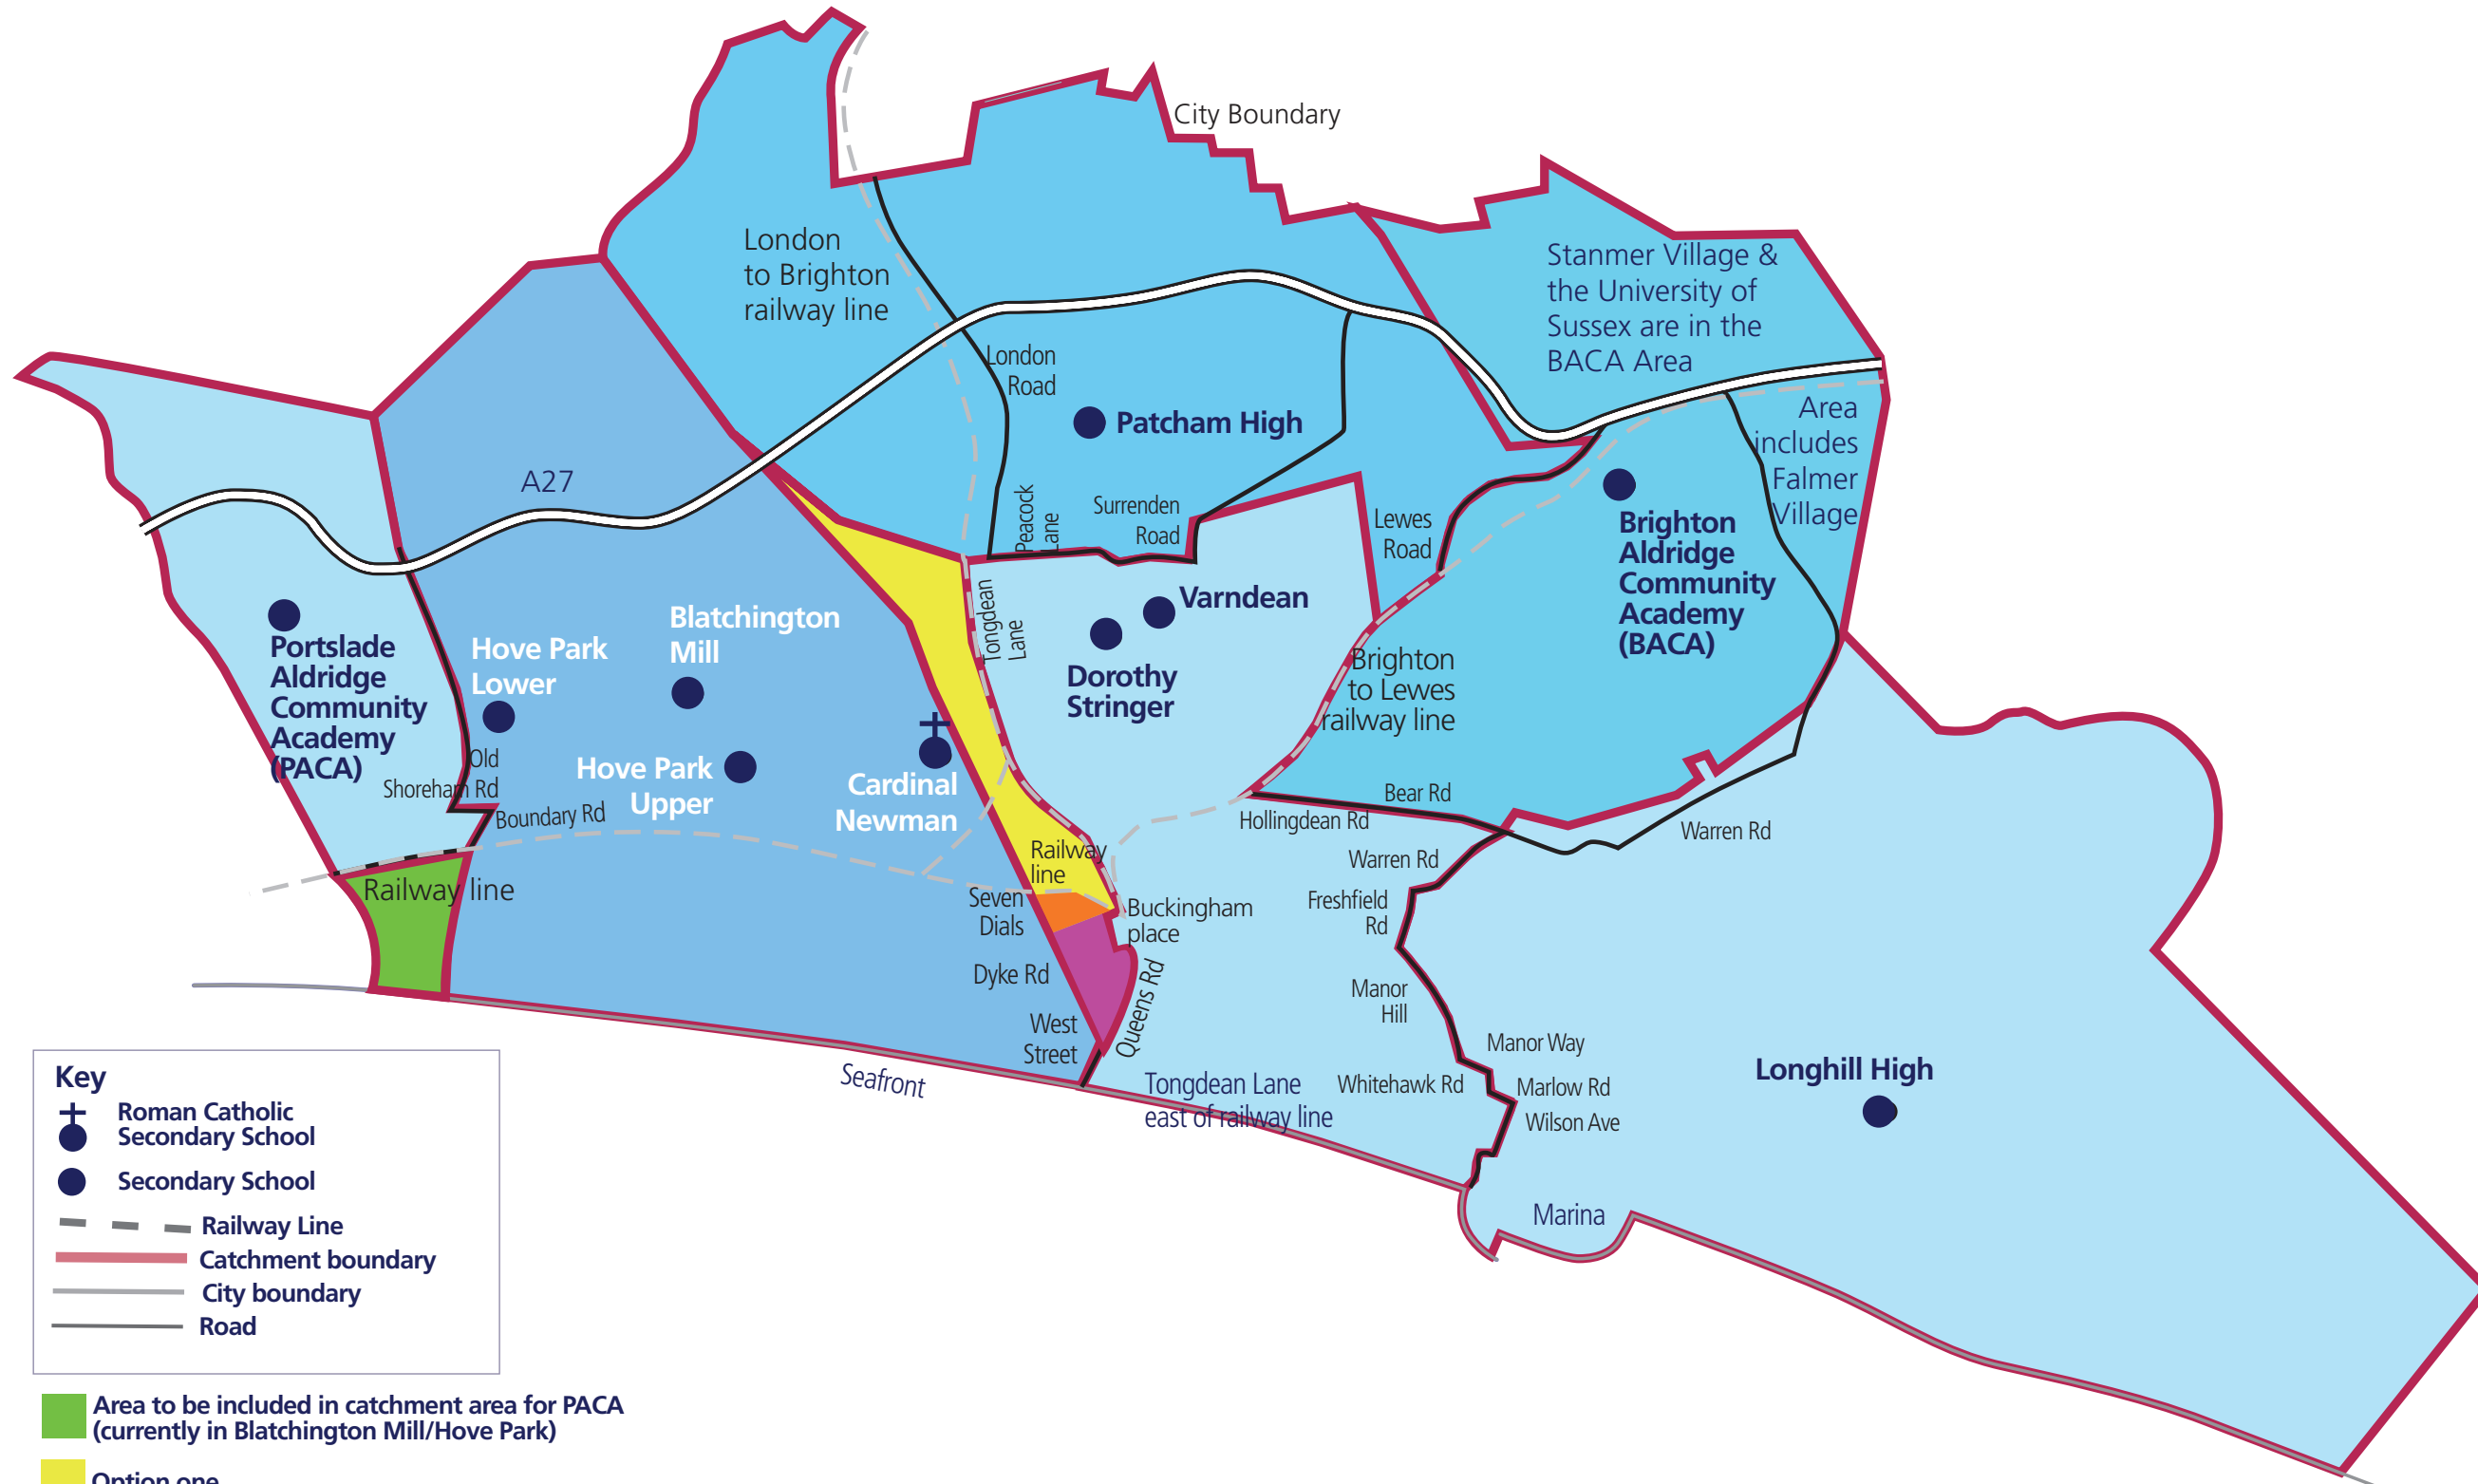

Proposed changes to Secondary School Catchment areas

Key

- Roman Catholic Secondary School
- Secondary School
- Railway Line
- Catchment boundary
- City boundary
- Road

Area to be included in catchment area for PACA (currently in Blatchington Mill/Hove Park)

Option one

Option two

Option three

Areas to be included in catchment area for Dorothy Stringer/Vardean (currently in Blatchington Mill/Hove Park)